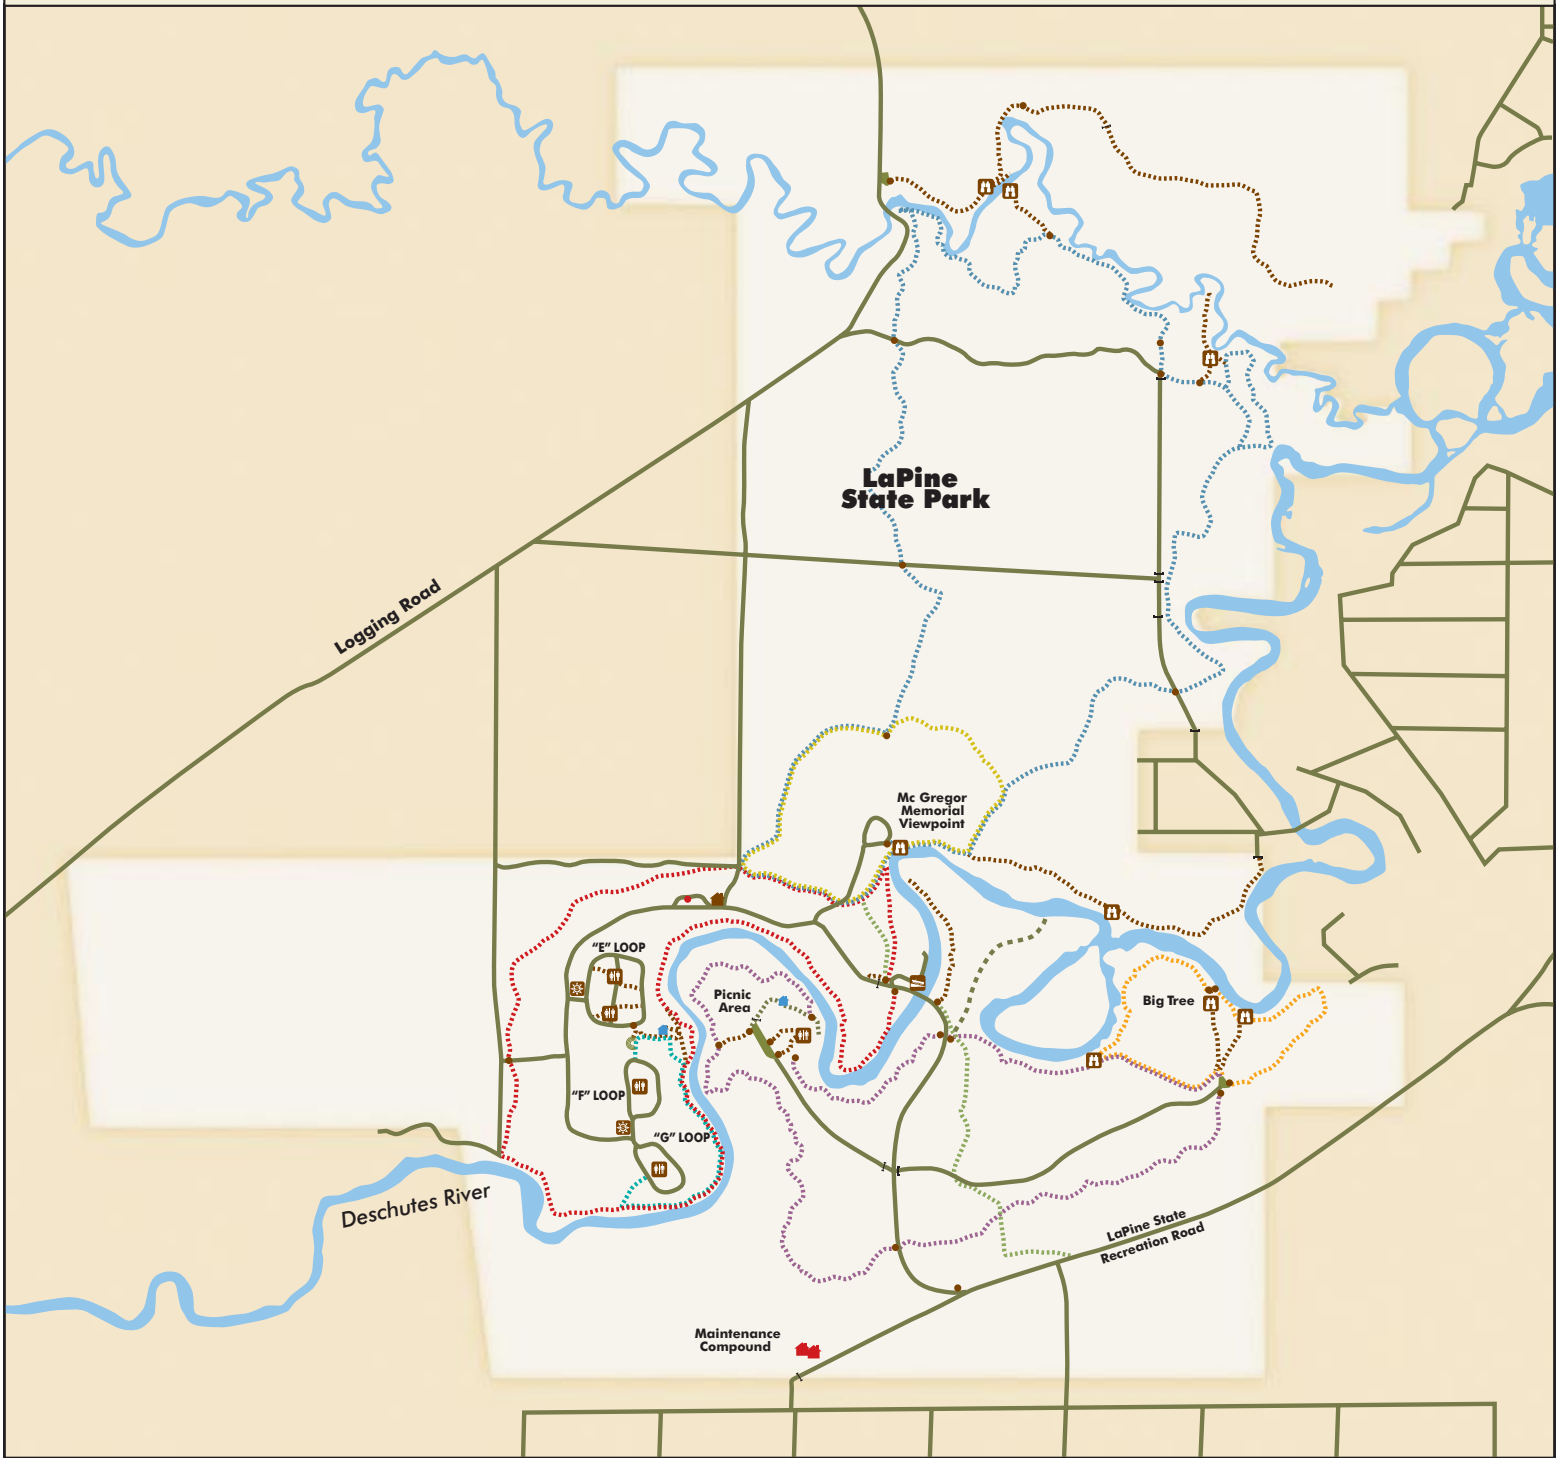

LaPine State Park Trails

LEGEND

- Misc. Buildings
- Restroom
- Pump House
- Registration Booth
- Fee Station
- Boat Ramp

- Viewpoint
- Trailhead
- Amphitheater
- Gate
- Dump Station

- Trail
- Snowmobile Trail
- Maint. Road
- Road
- Parking
- Rivers

Loops

- Big Pine Lp (1 mile)
- Cougar Woods Lp (3 1/8 miles)
- Deschutes Lp (3 1/2 miles)
- Fall River Lp (4 3/4 miles)
- Mc Gregor Lp (1 1/2 mile)
- Nature Trail (1 mile)